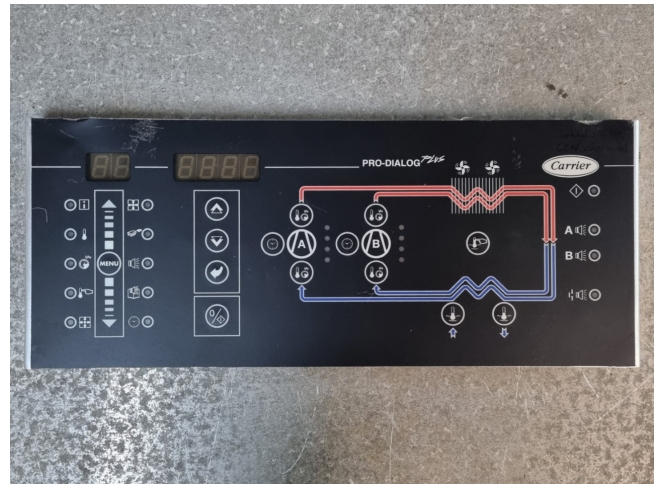

Carrier Pro-Dialog Plus OP12AS019-EE

Specifications

Marca	Carrier
Tipo	Pro-Dialog Plus OP12AS019-EE
Spec.	User interface
Remarks	360x150x30 mm (LxWxH)
Stock	3

Description

Used Carrier Pro-Dialog Plus OP12AS019-EE

Used Carrier OP12AS019-EE Pro-Dialog Plus user interface. User interface only.